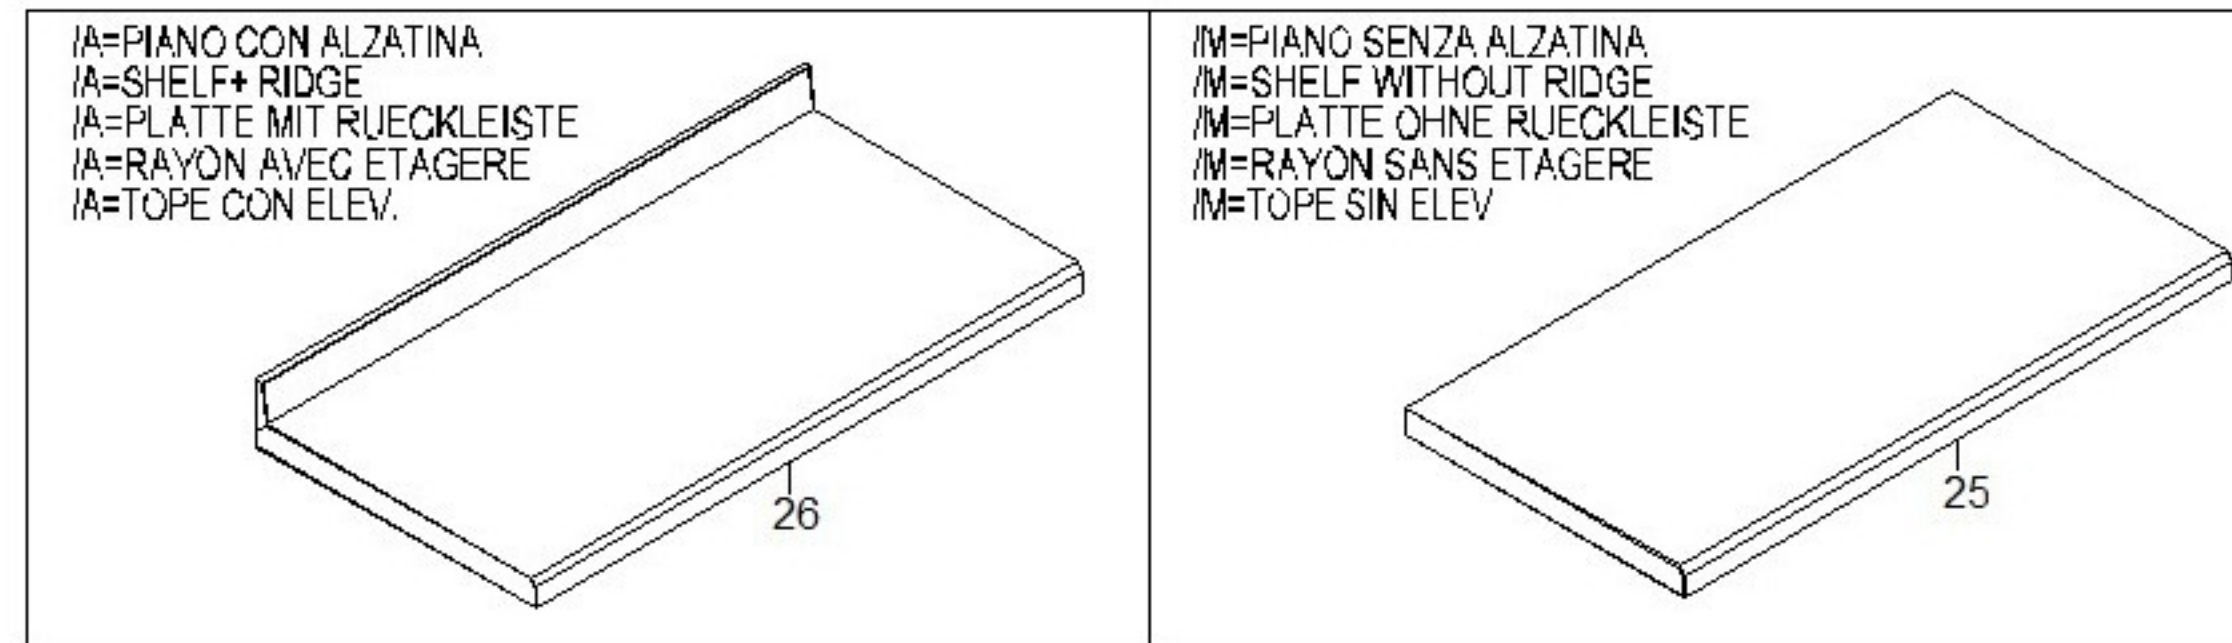

ANGELO PO - BASE REFRIGERATA TN It.433, 3 PORTINE+1 CASSETTO
 6TEBM - 15-06-2008 » 14-05-2010

Modello Typ Model Modelle Modelo

		6TEA 6TEAA 6TEAM	6TEA2 6TEA2A 6TEA2M	6TEA11 6TEA11A 6TEA11M	6TEA13 6TEA13A 6TEA13M	6TEB 6TEBA 6TEBM	6TEB2 6TEB2A 6TEB2M	6TEB4 6TEB4A 6TEB4M	6TEB11 6TEB11A 6TEB11M	6TEB13 6TEB13A 6TEB13M	6TEC 6TECA 6TECM	6TEC2 6TEC2A 6TEC2M	6TEC4 6TEC4A 6TEC4M	6TEC11 6TEC11A 6TEC11M	6TEC22 6TEC22A 6TEC22M	6TEC13 6TEC13A 6TEC13M
Num.cassetti	1/2	1	1	1	1	1	1	1	1	1	1	1	1	1	1	1
Schublad	1/2SUP	-	1	-	-	-	1	2	-	-	-	1	2	-	-	-
Drawers	1/2INF	-	1	-	-	-	1	2	-	-	-	1	2	-	-	-
Tiroirs	1/3	-	-	1	3	-	-	-	1	3	-	-	-	1	2	3
Gabetas	2/3	-	-	1	-	-	-	-	1	-	-	-	-	1	2	-
Porte Türen Doors Portes Puertas		2	1	1	1	3	2	1	2	2	4	3	2	3	2	3