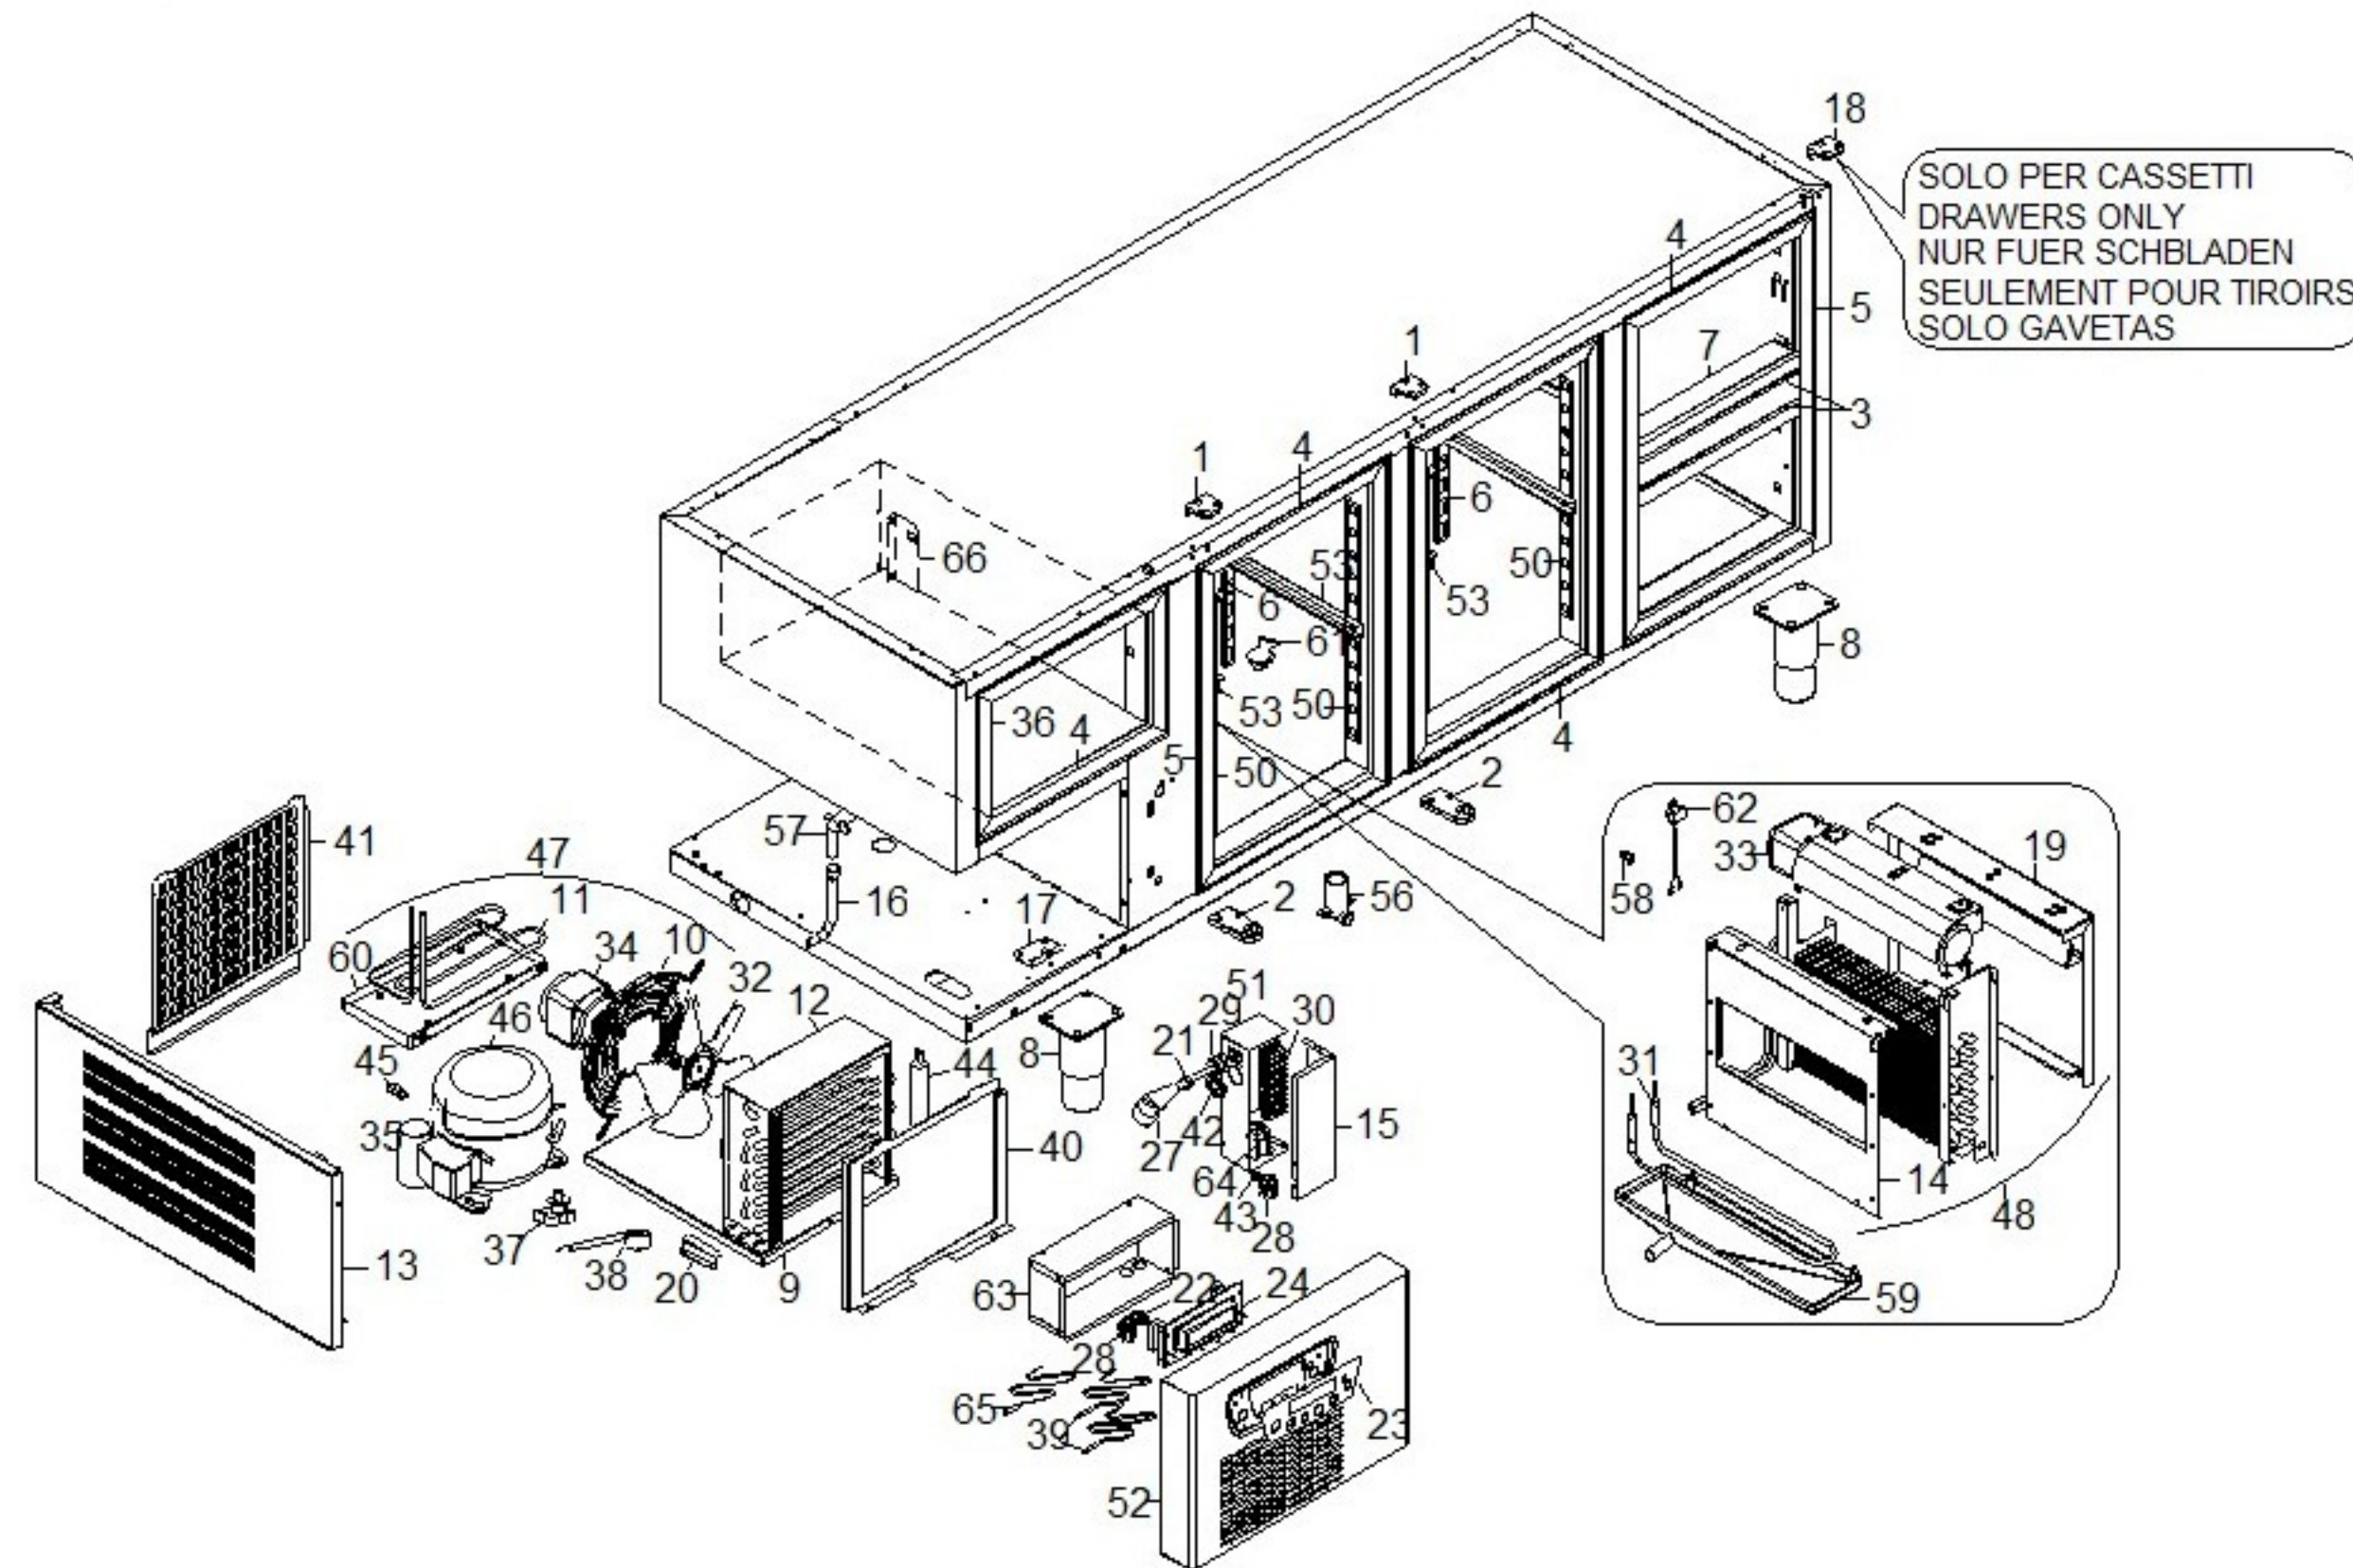

ANGELO PO - BASE REFRIGERATA TN It.433, 3 PORTINE+1 CASSETTO
 6TEBM - 15-06-2008 » 14-05-2010

Modello Typ Model Modelle Modelo

		6TEA 6TEAA 6TEAM	6TEA2 6TEA2A 6TEA2M	6TEA11 6TEA11A 6TEA11M	6TEA13 6TEA13A 6TEA13M	6TEB 6TEBA 6TEBM	6TEB2 6TEB2A 6TEB2M	6TEB4 6TEB4A 6TEB4M	6TEB11 6TEB11A 6TEB11M	6TEB13 6TEB13A 6TEB13M	6TEC 6TECA 6TECM	6TEC2 6TEC2A 6TEC2M	6TEC4 6TEC4A 6TEC4M	6TEC11 6TEC11A 6TEC11M	6TEC22 6TEC22A 6TEC22M	6TEC13 6TEC13A 6TEC13M
Num.cassetti	1/2	1	1	1	1	1	1	1	1	1	1	1	1	1	1	1
Schublad	1/2SUP	-	1	-	-	-	1	2	-	-	-	1	2	-	-	-
Drawers	1/2INF	-	1	-	-	-	1	2	-	-	-	1	2	-	-	-
Tiroirs	1/3	-	-	1	3	-	-	-	1	3	-	-	-	1	2	3
Gabetas	2/3	-	-	1	-	-	-	-	1	-	-	-	-	1	2	-
Porte Türen Doors Portes Puertas		2	1	1	1	3	2	1	2	2	4	3	2	3	2	3